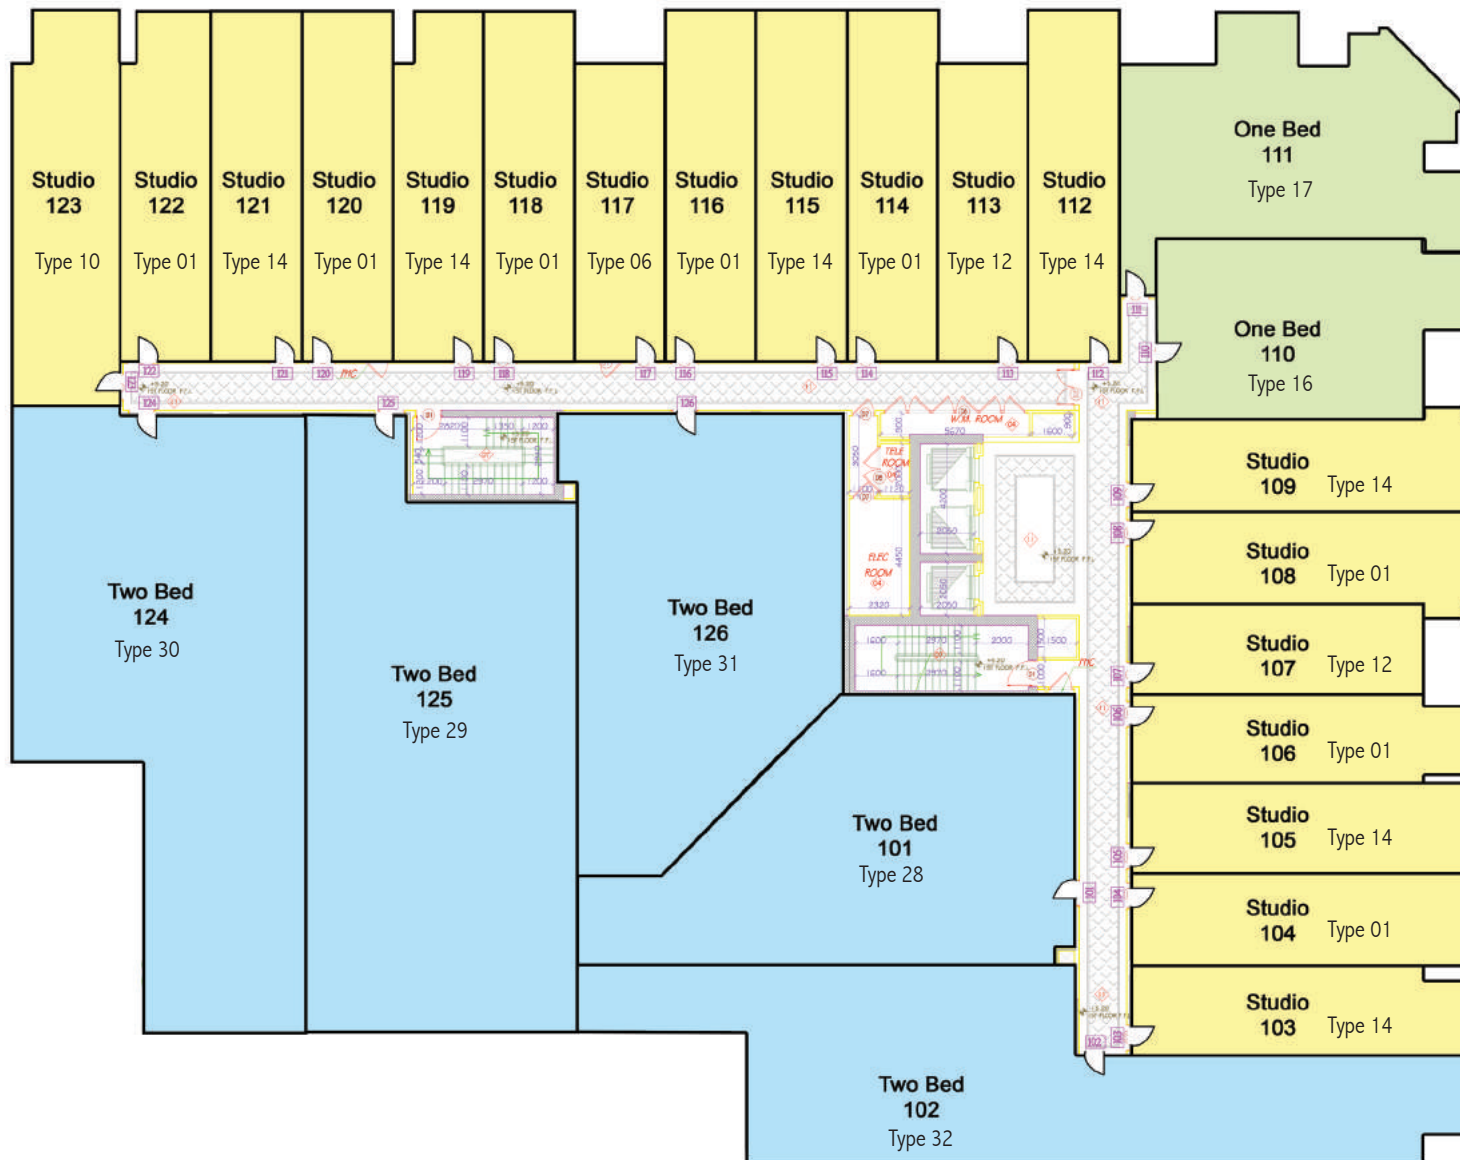

PLAZZO
RESIDENCE
at Jumeirah Village Triangle

A Project By

Floor Plans

Ground Floor

First Floor

Second Floor

Third Floor

Fourth Floor

Fifth Floor (Roof Top)