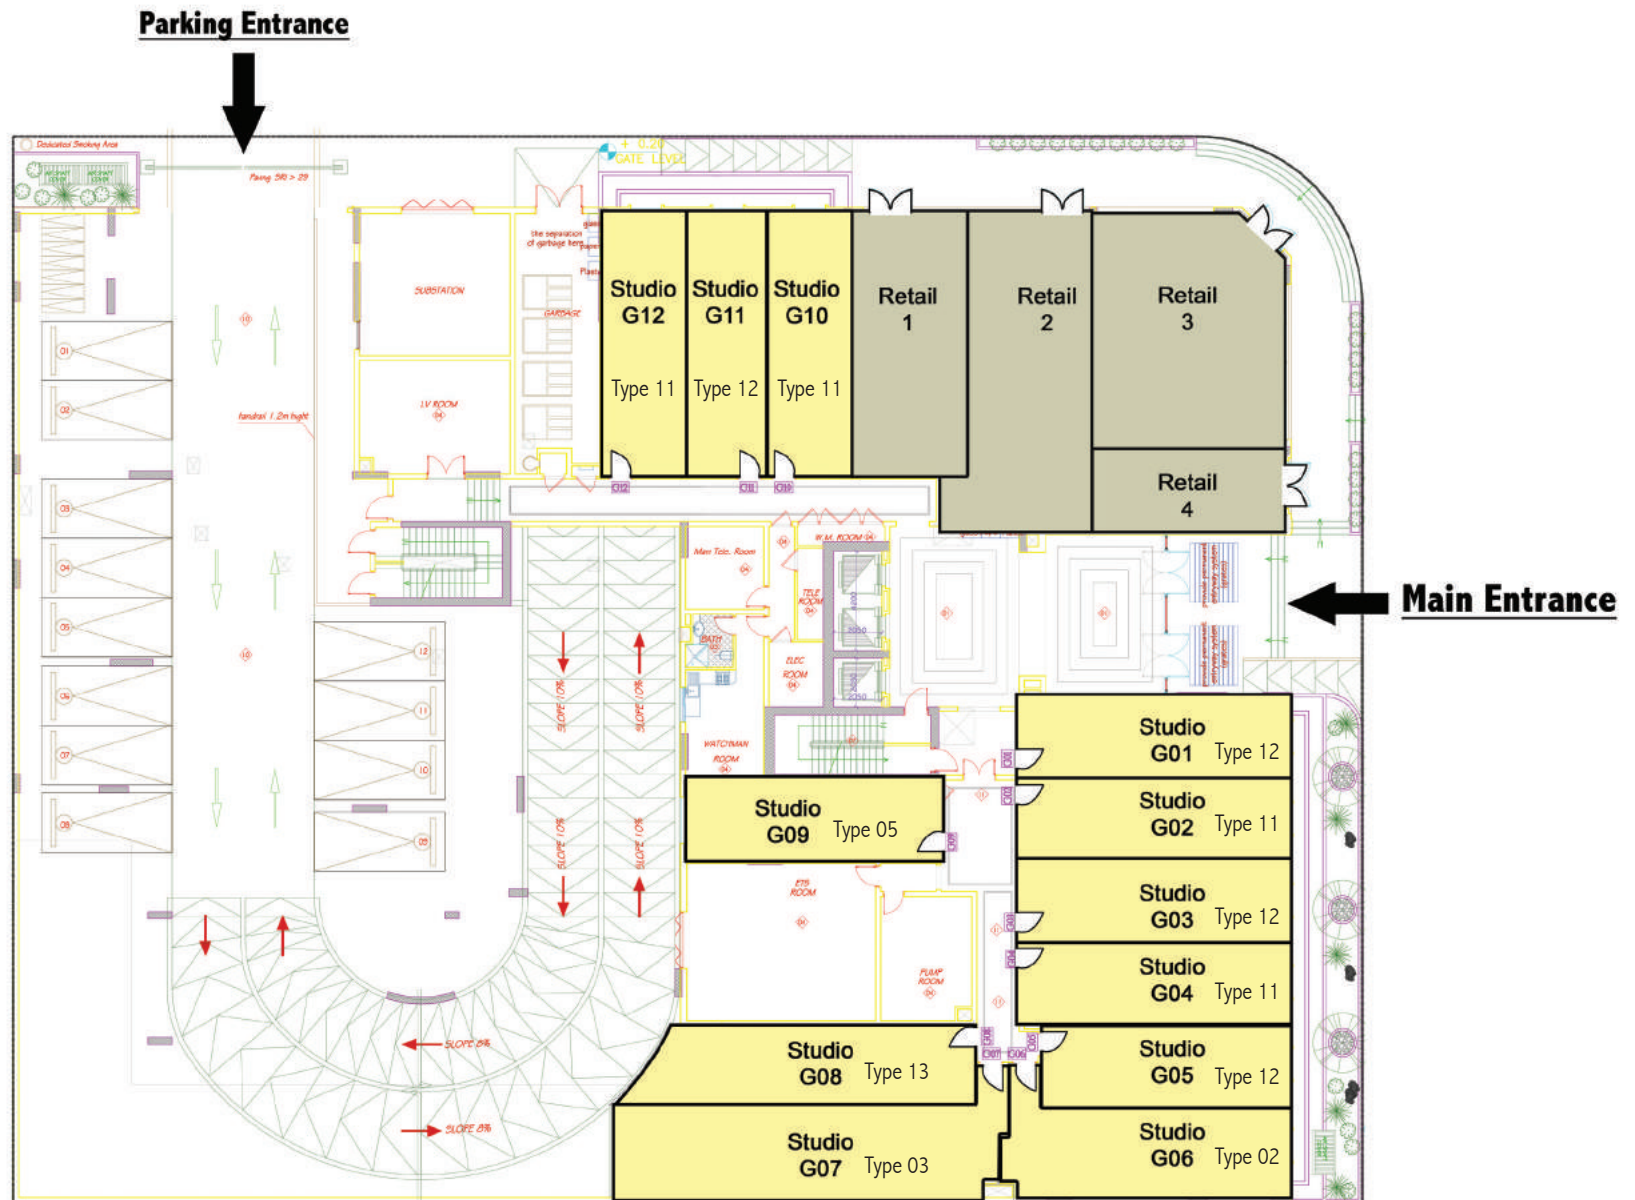

PLAZZO
RESIDENCE
at Jumeirah Village Triangle

A Project By

Floor Plans

Ground Floor

First Floor

Second Floor

Third Floor

Fourth Floor

Fifth Floor (Roof Top)